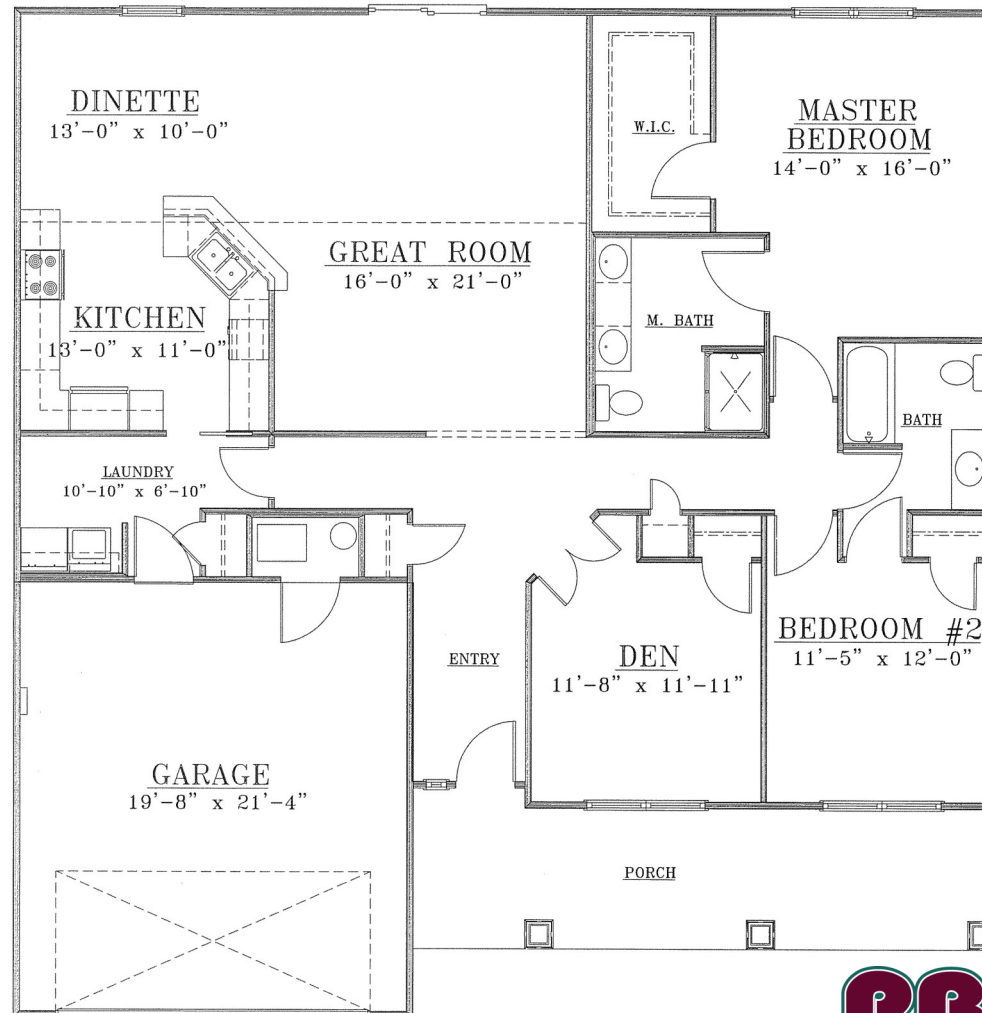

Vineyards of Vermilion

- ◆ One level floor plan living - no steps to front door or from garage
- ◆ ADA barrier free shower with seat
- ◆ Easy reach cabinets
- ◆ Wider hallways
- ◆ Upgraded 36" doors throughout will accommodate wheelchair or electric cart
- ◆ Abundant storage
- ◆ Deeper front porch

Concord
1,700 sq ft

All models subject to change. Artist rendering depicts upgraded features.

PRETE
BUILDERS, INC.

www.pretebuilders.com

Dated 1-30-13

Vineyards of Vermilion

Concord 1,700 sq ft

- ◆ One level floor plan living - no steps to front door or from garage
- ◆ ADA barrier free shower with seat
- ◆ Easy reach cabinets
- ◆ Wider hallways
- ◆ Upgraded 36" doors throughout will accommodate wheelchair or electric cart
- ◆ Abundant storage
- ◆ Deeper front porch