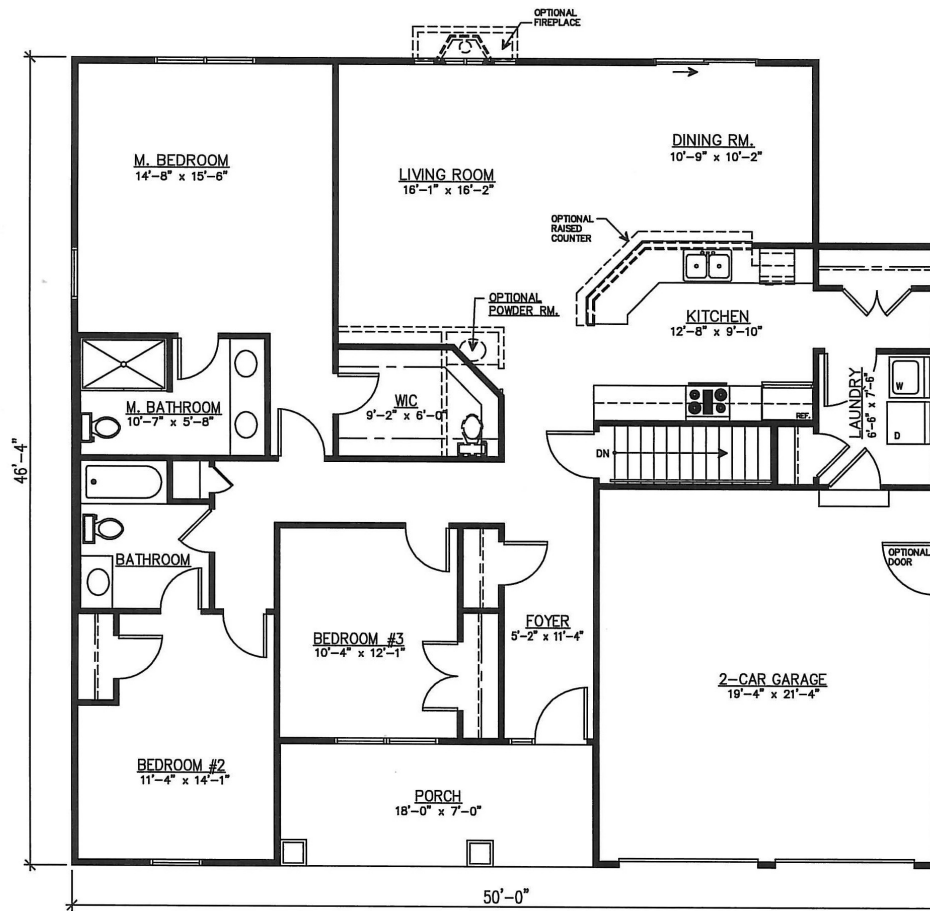

Vineyards of Vermilion

“The Gamay”
1,687 sq ft

All models subject to change. Artist rendering depicts upgraded features.

PRETE
BUILDERS, INC.

www.pretebuilders.com

Dated 1-30-13

Vineyards of Vermilion

“The Gamay”
1,687 sq ft