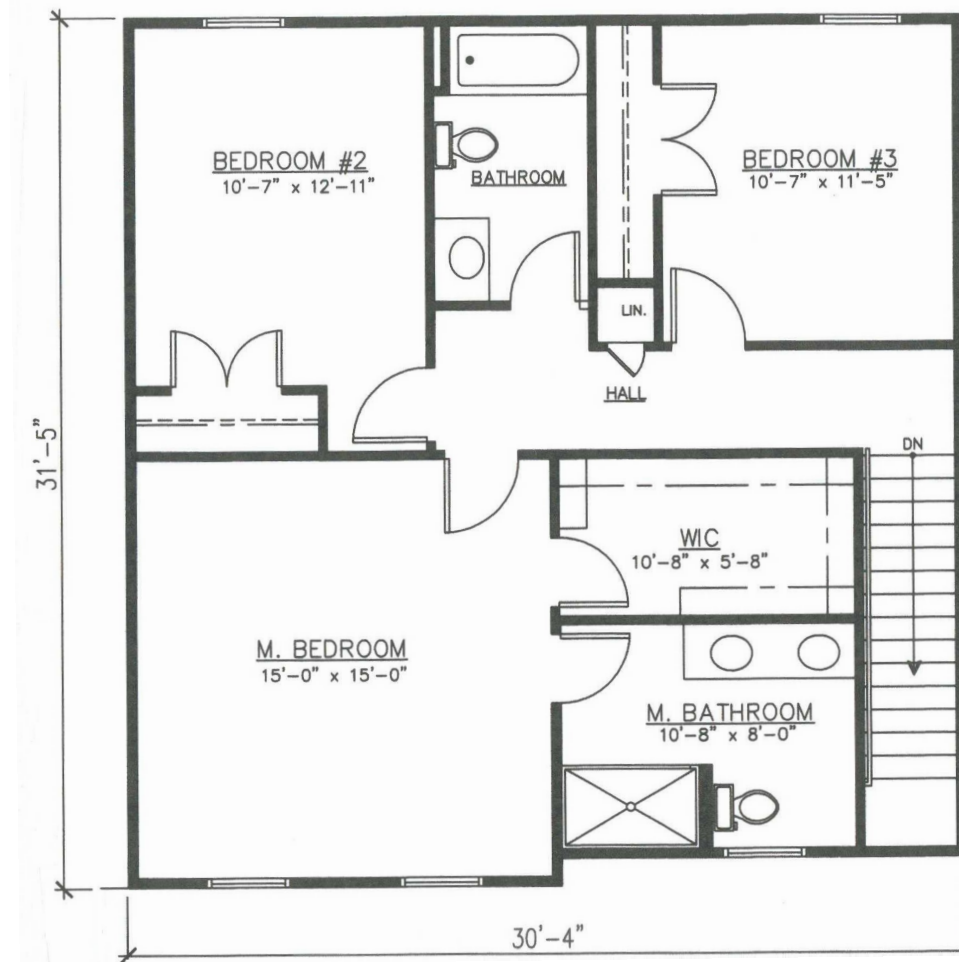

Vineyards of Vermilion

“The Grigio”
1,947 sq ft

All models subject to change. Artist rendering depicts upgraded features.

PRETE
BUILDERS, INC.

www.pretebuilders.com

Dated 1-30-13

Vineyards of Vermilion

“The Grigio”
1,947 sq ft

First Floor Plan

All models subject to change. Artist rendering depicts upgraded features.

PRETE
BUILDERS, INC.

www.pretebuilders.com

Vineyards of Vermilion

“The Grigio”
1,947 sq ft

Second Floor Plan

All models subject to change. Artist rendering depicts upgraded features.