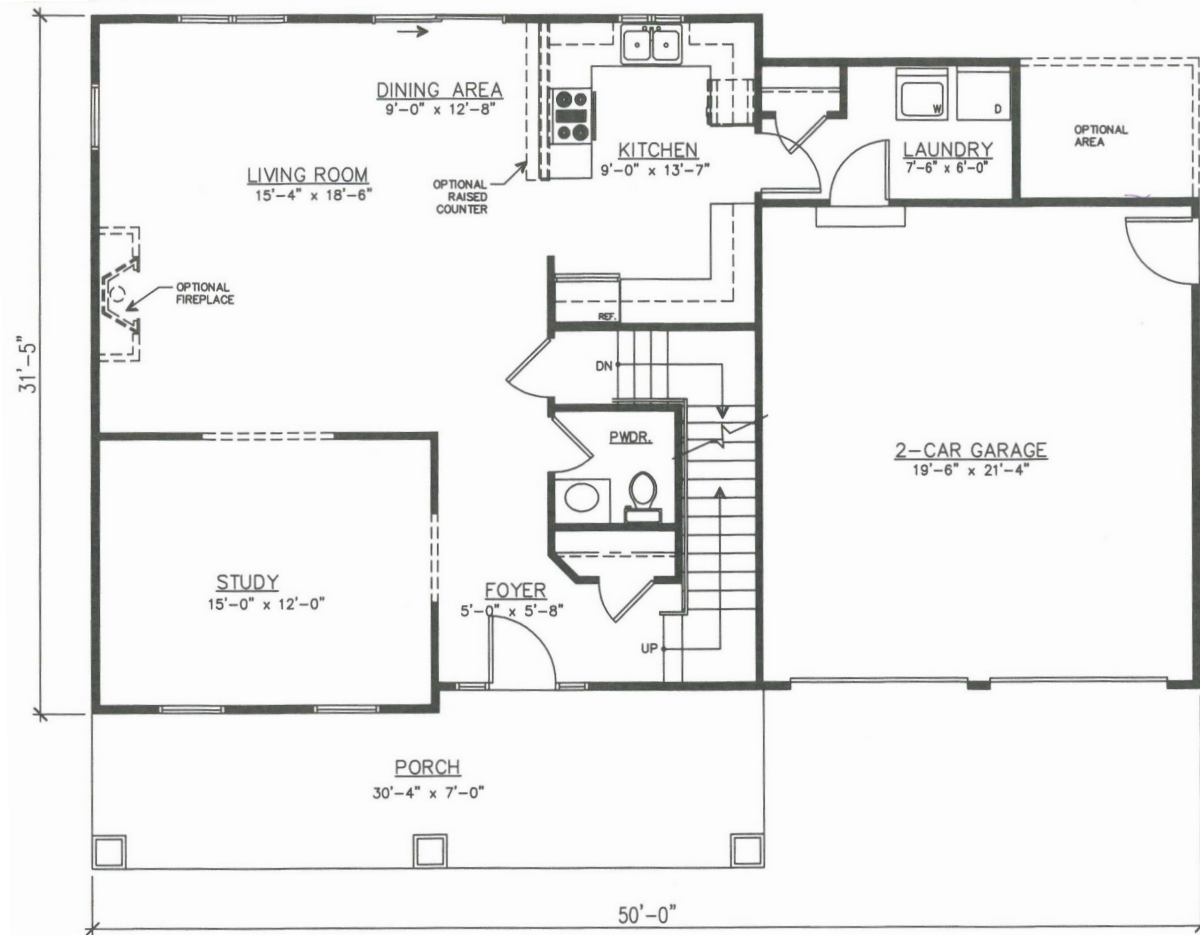

Vineyards of Vermilion

“The Grigio”
1,947 sq ft

All models subject to change. Artist rendering depicts upgraded features.

PRETE
BUILDERS, INC.

www.pretebuilders.com

Dated 1-30-13

Vineyards of Vermilion

“The Grigio”
1,947 sq ft

First Floor Plan

All models subject to change. Artist rendering depicts upgraded features.

PRETE
BUILDERS, INC.

www.pretebuilders.com

Vineyards of Vermilion

“The Grigio”
1,947 sq ft

Second Floor Plan

All models subject to change. Artist rendering depicts upgraded features.