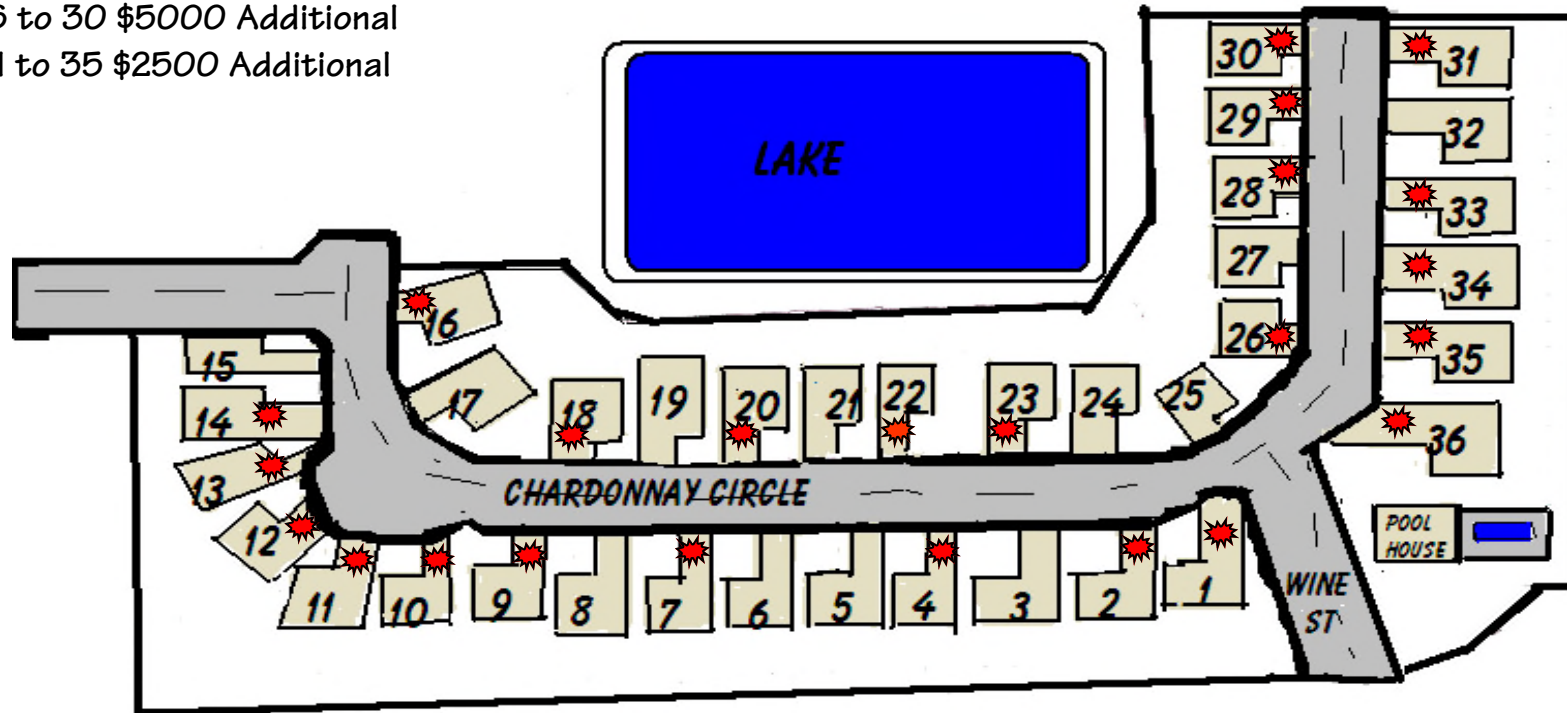

Vineyards of Vermilion

Available lots

Lot 1 to 11 No Additional Cost
 Lot 14 & 15 No Additional Cost
 Lot 16 to 30 \$5000 Additional
 Lot 31 to 35 \$2500 Additional

= In Contract or Sold = Model For Sale = Contingent