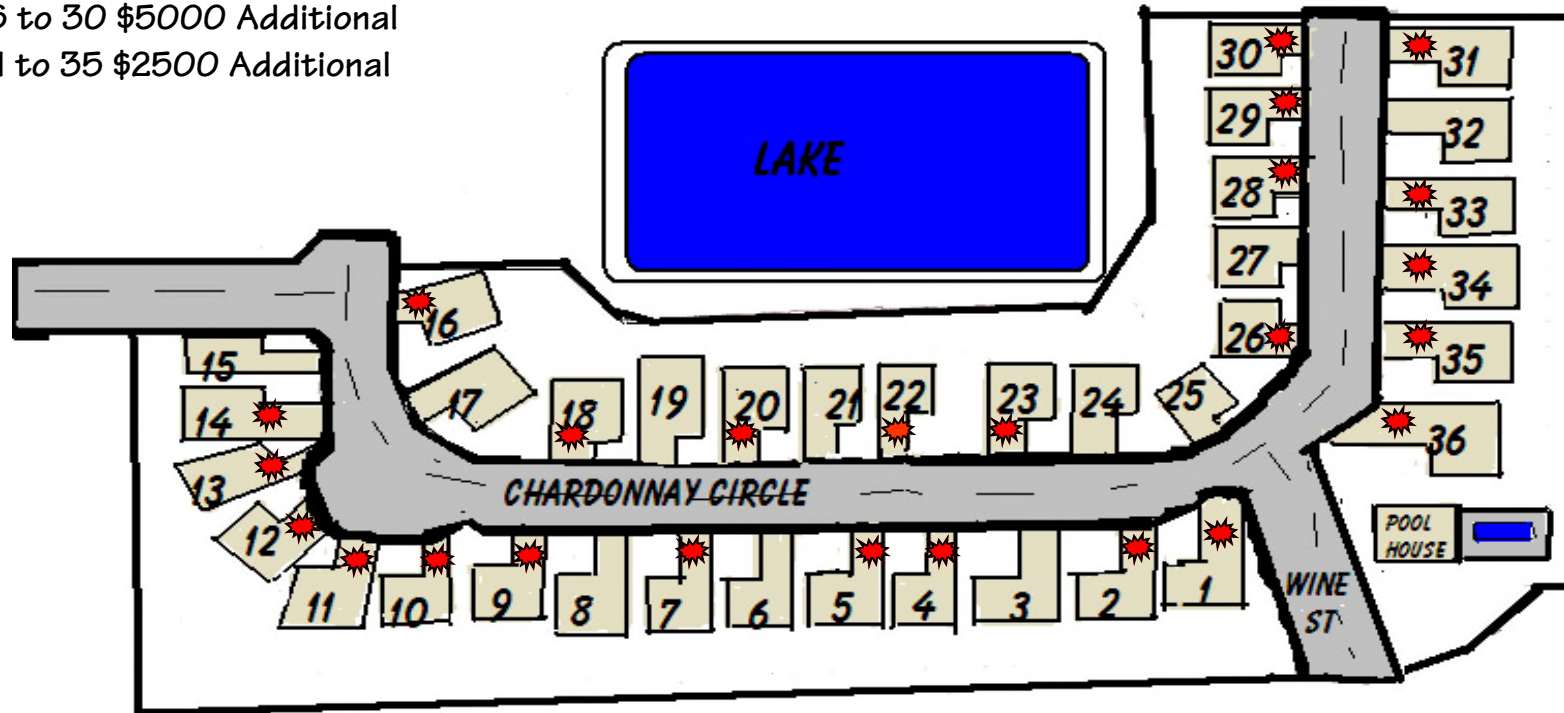

Vineyards of Vermilion

Available lots

Lot 1 to 11 No Additional Cost
 Lot 14 & 15 No Additional Cost
 Lot 16 to 30 \$5000 Additional
 Lot 31 to 35 \$2500 Additional

= In Contract or Sold = Model For Sale = Contingent