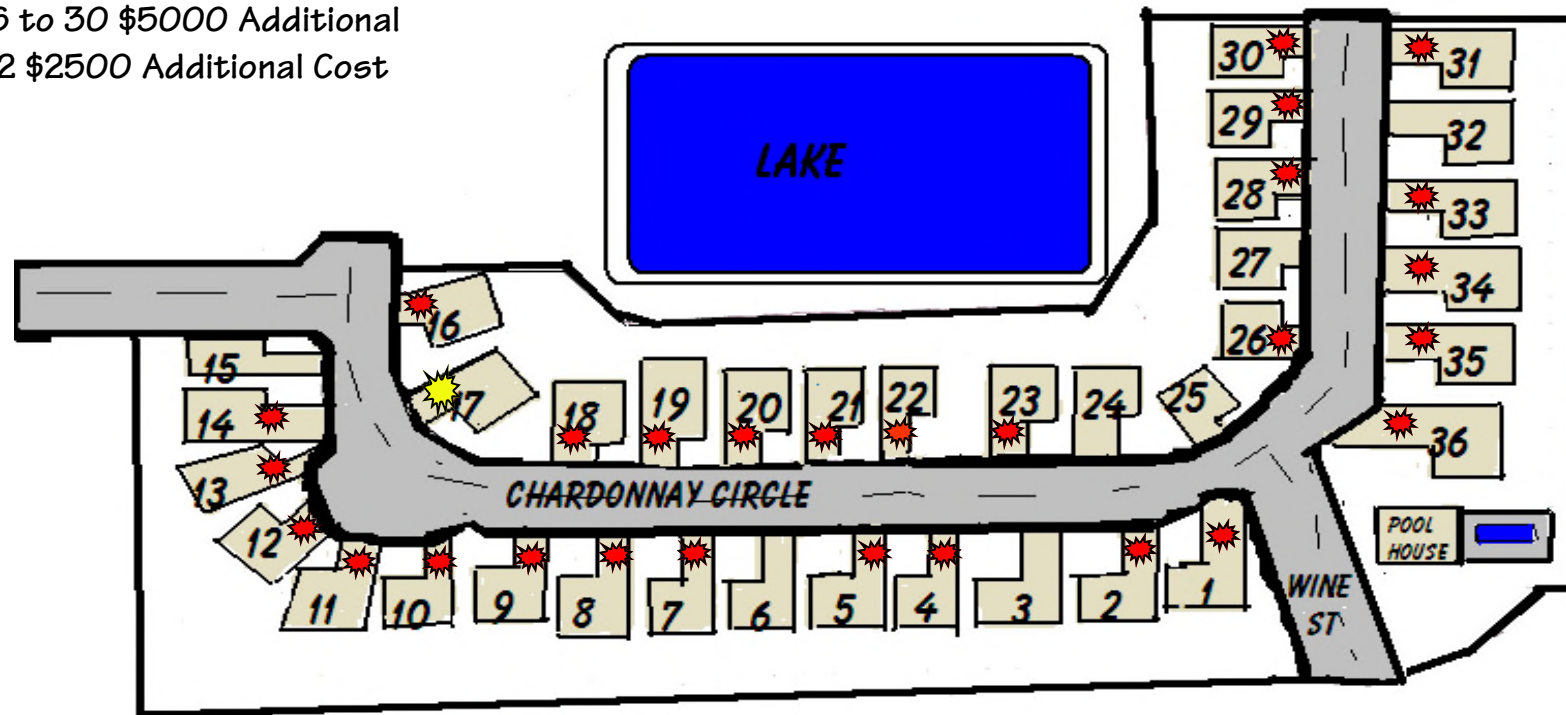

Vineyards of Vermilion

Available lots

Lot 1 to 11 No Additional Cost
 Lot 15 No Additional Cost
 Lot 16 to 30 \$5000 Additional
 Lot 32 \$2500 Additional Cost

= In Contract or Sold = Model For Sale = Contingent