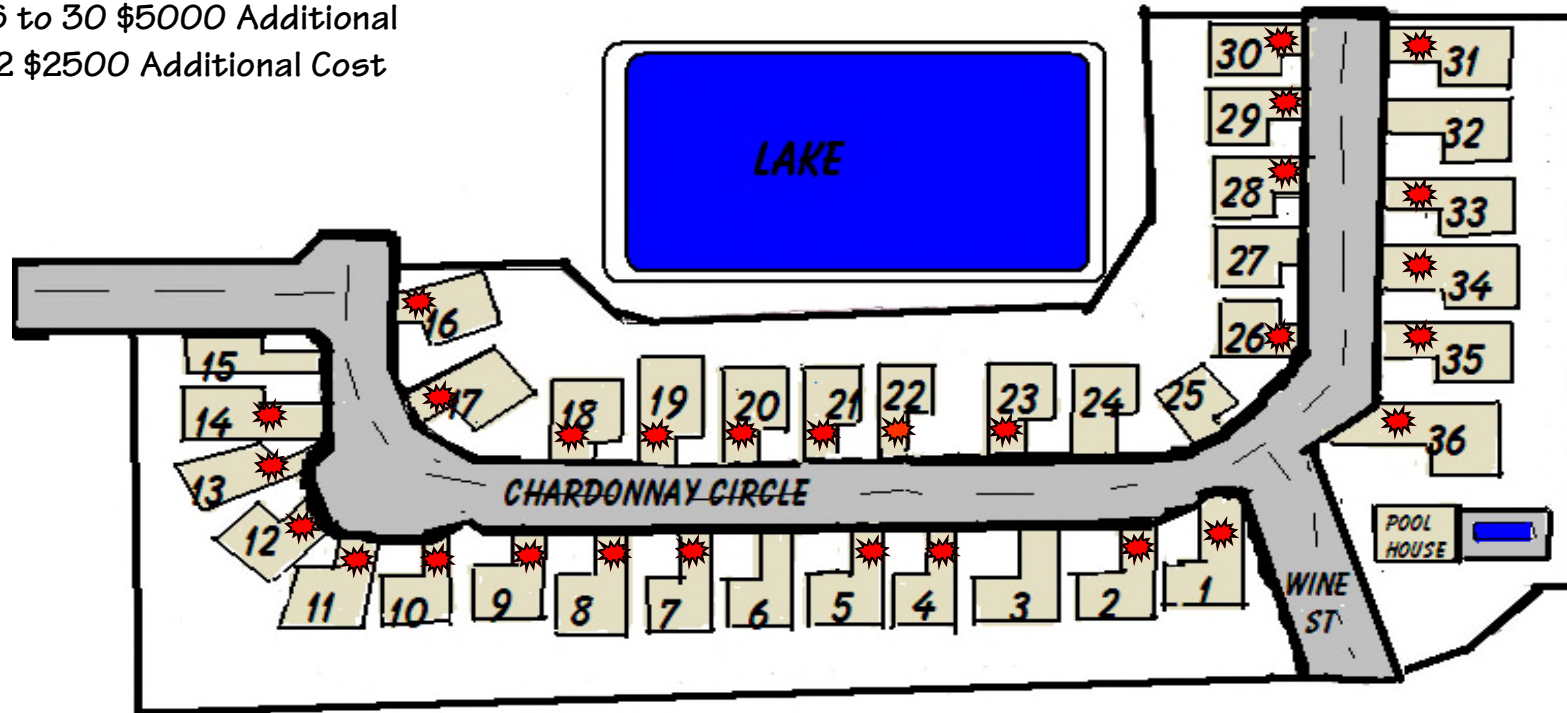

Vineyards of Vermilion

Available lots

Lot 1 to 11 No Additional Cost
 Lot 15 No Additional Cost
 Lot 16 to 30 \$5000 Additional
 Lot 32 \$2500 Additional Cost

= In Contract or Sold = Model For Sale = Contingent