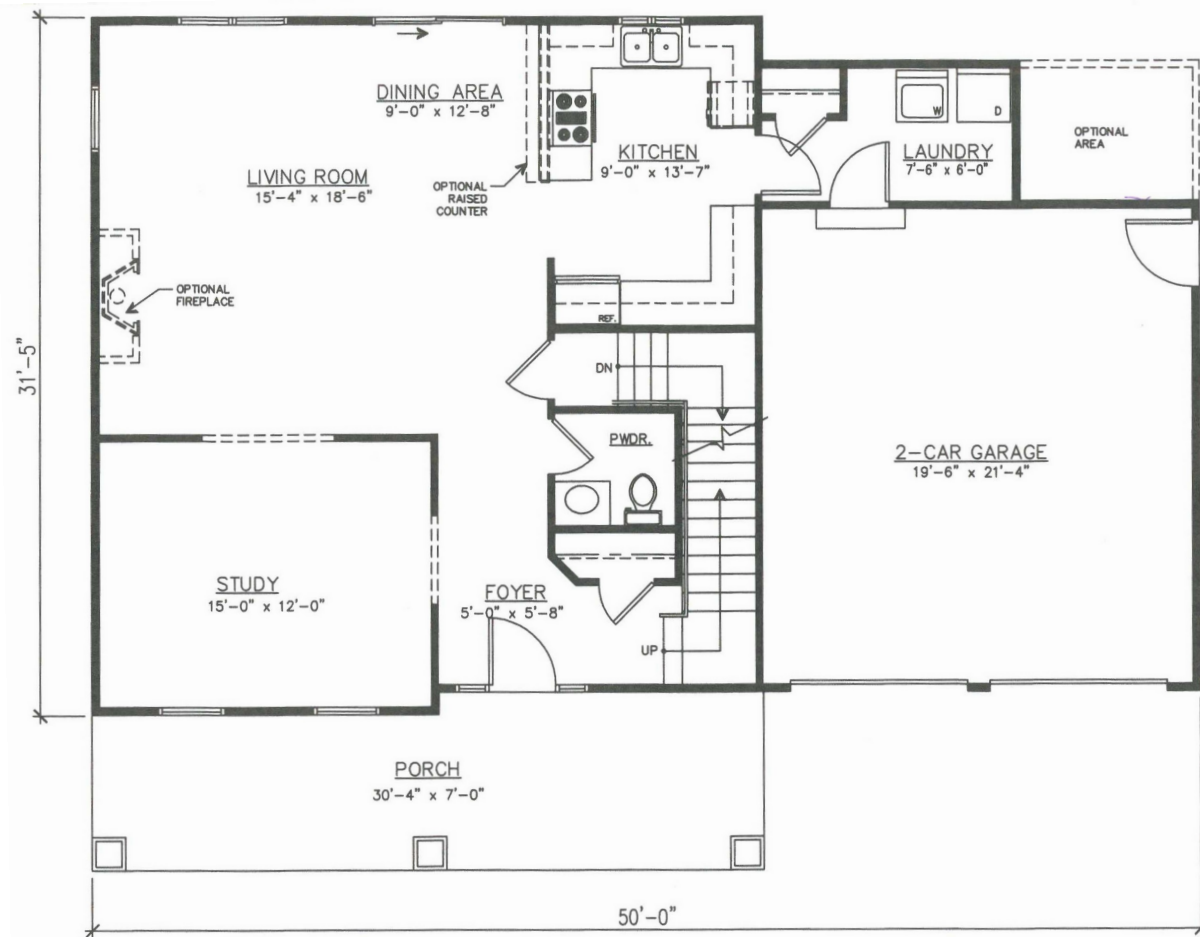

Vineyards of Vermilion

“The Grigio”
1,947 sq ft

All models subject to change. Artist rendering depicts upgraded features.

PRETE
BUILDERS, INC.

www.pretebuilders.com

Dated 1-30-13

Vineyards of Vermilion

“The Grigio”
1,947 sq ft

First Floor Plan

All models subject to change. Artist rendering depicts upgraded features.

PRETE
BUILDERS, INC.

www.pretebuilders.com

Vineyards of Vermilion

“The Grigio”
1,947 sq ft

Second Floor Plan

All models subject to change. Artist rendering depicts upgraded features.