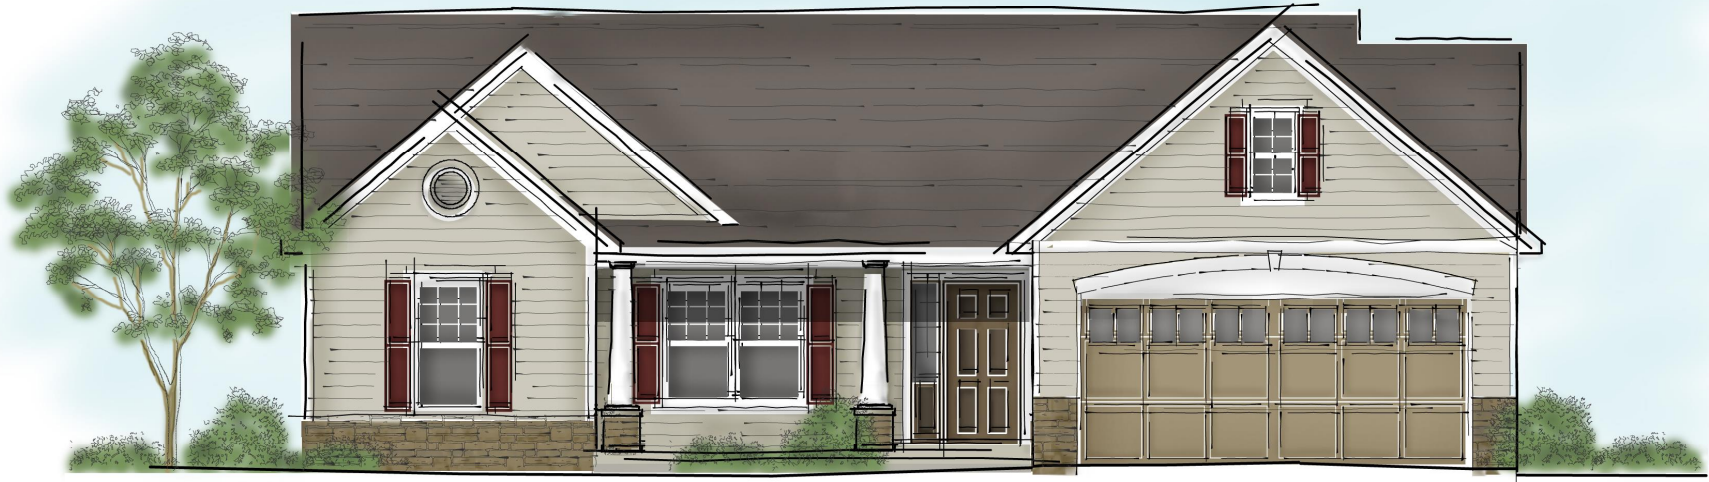

Vineyards of Vermilion

The Gamay

Living: 1687 sq ft

All models subject to change. Artist rendering depicts upgraded features

www.pretebuilders.com

Dated 4-22-20