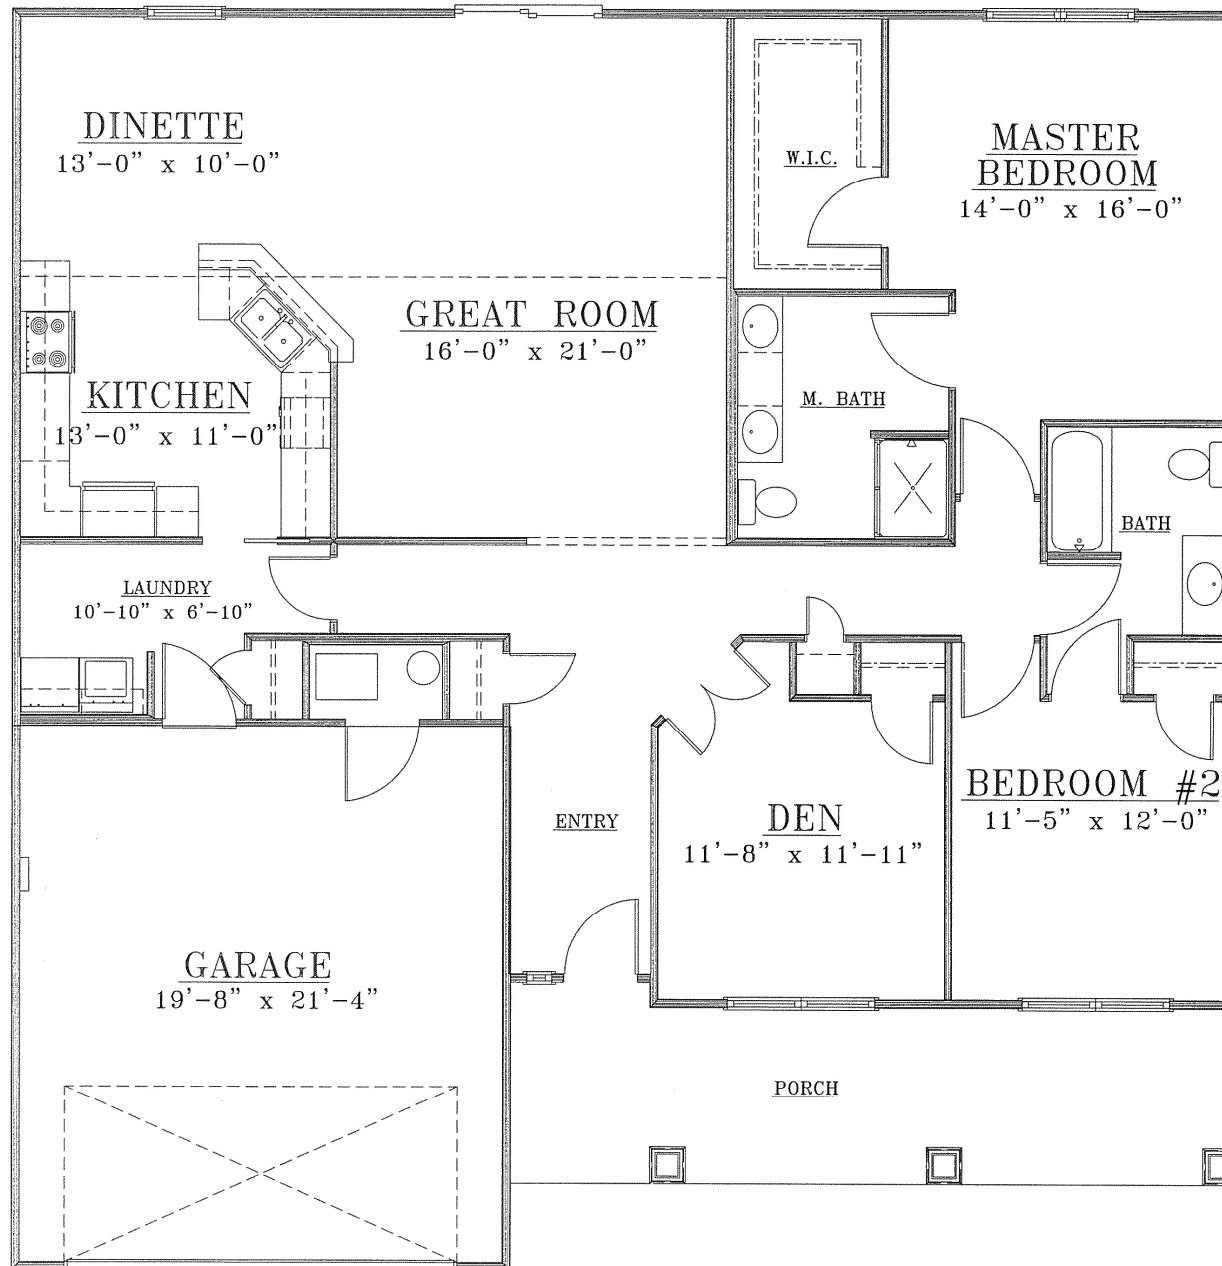

Vineyards of Vermilion

The Concord

Living:

1,700 sq

All models subject to change. Artist rendering depicts upgraded features

PRETE
BUILDERS, INC.

www.pretebuilders.com

Vineyards of Vermilion