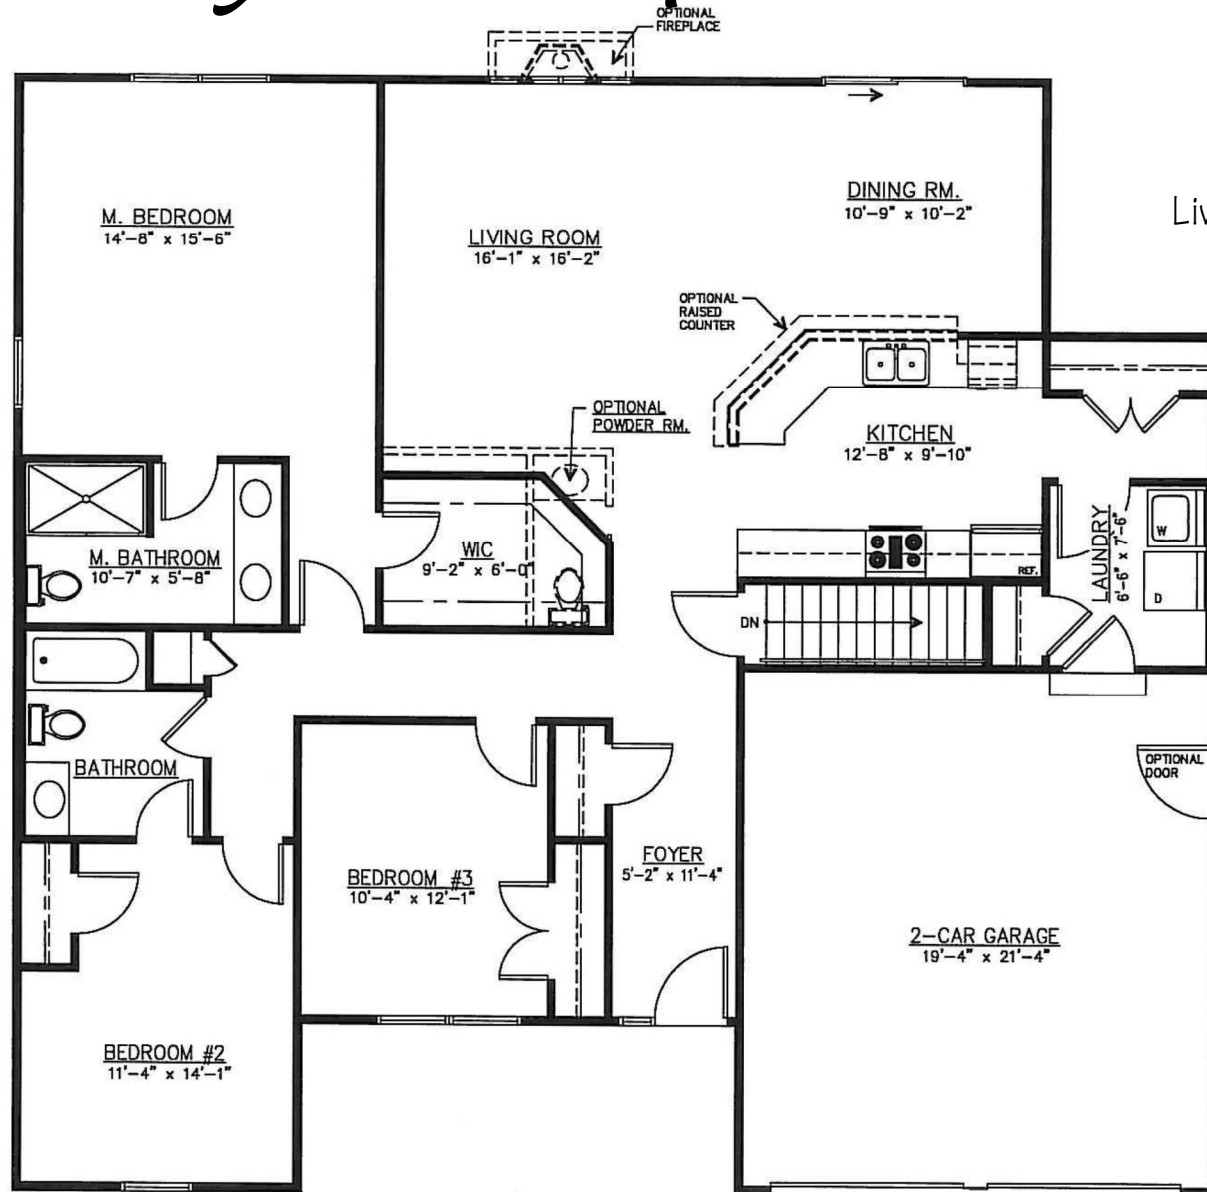

Vineyards of Vermilion

The Gamay

Living: 1687 sq ft

All models subject to change. Artist rendering depicts upgraded features

PRETE
BUILDERS, INC.
www.pretebuilders.com

Vineyards of Vermilion

GAMAY

Living: 1687