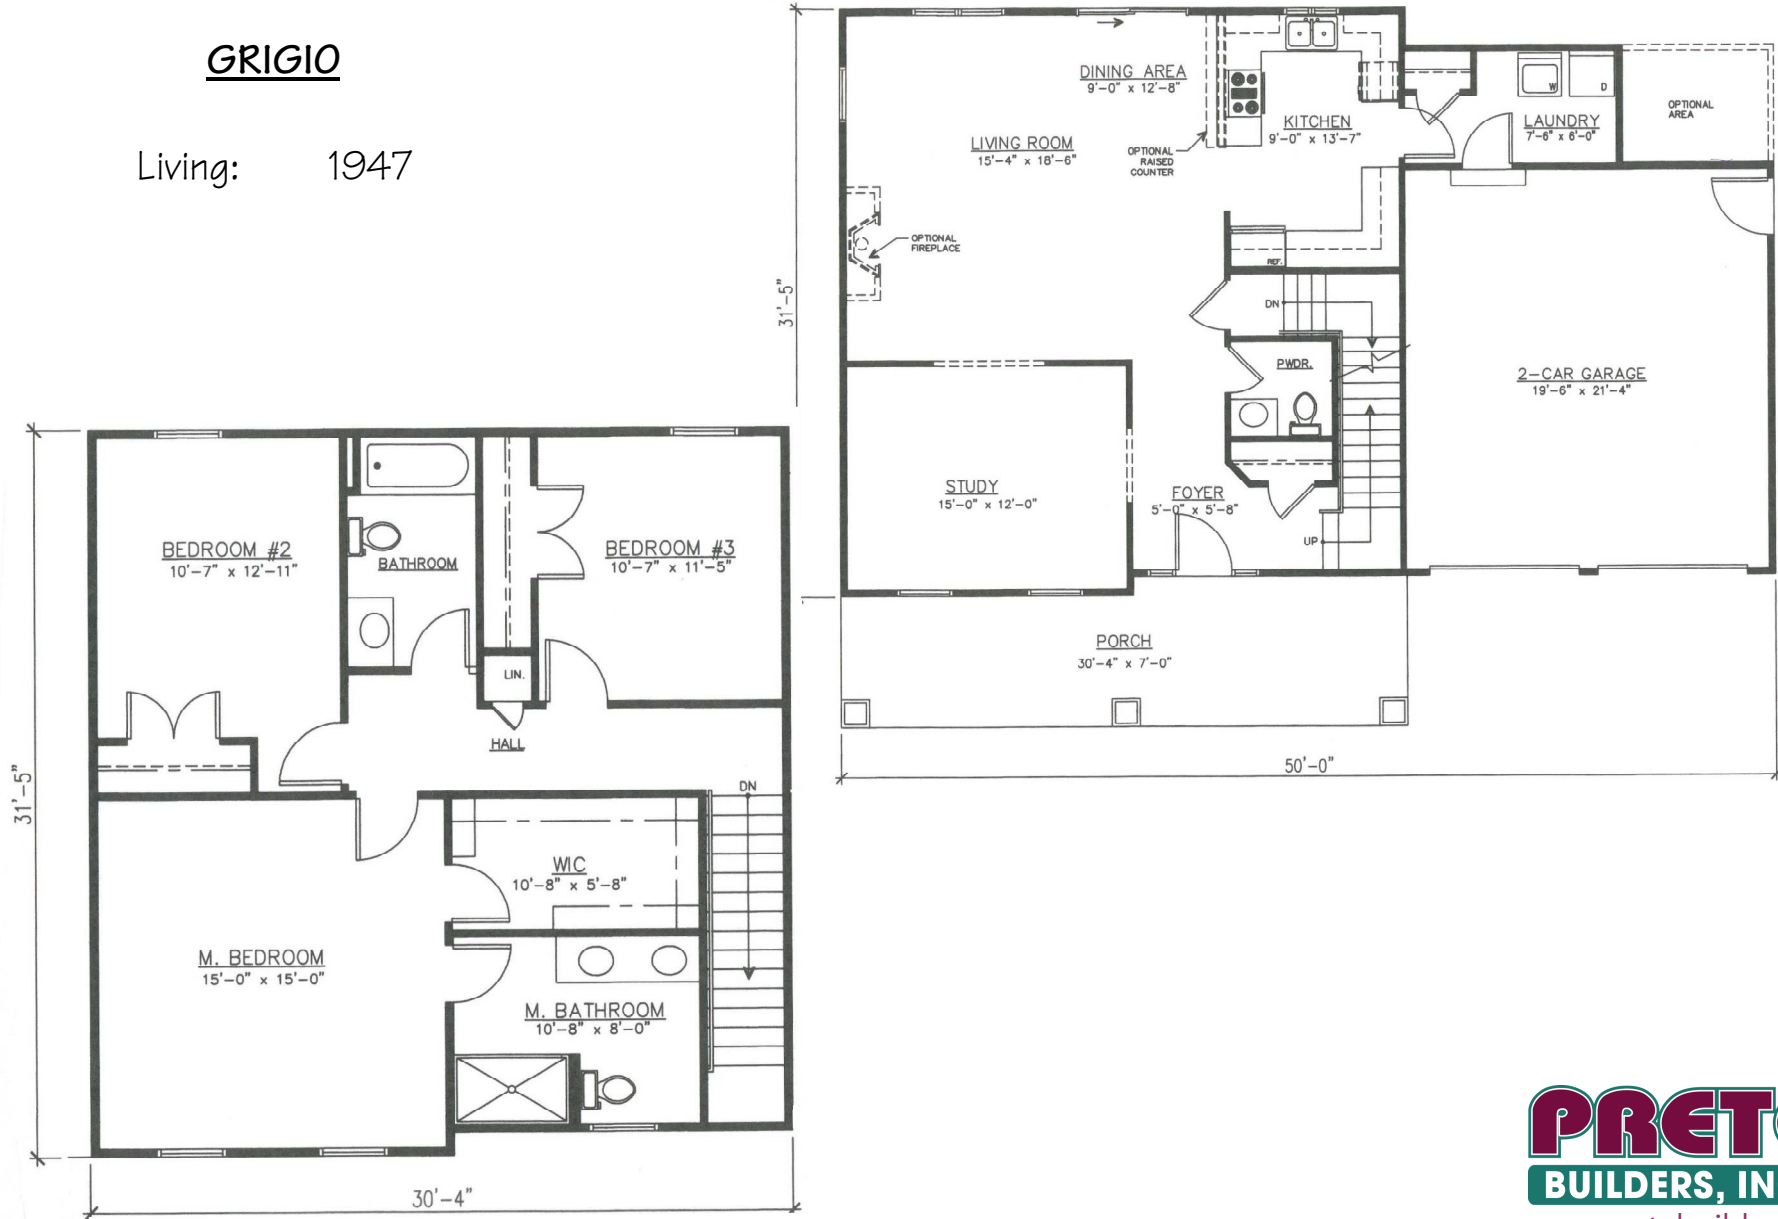

Vineyards of Vermilion

GRIGIO

Living: 1947

PRETE
BUILDERS, INC.
www.pretebuilders.com