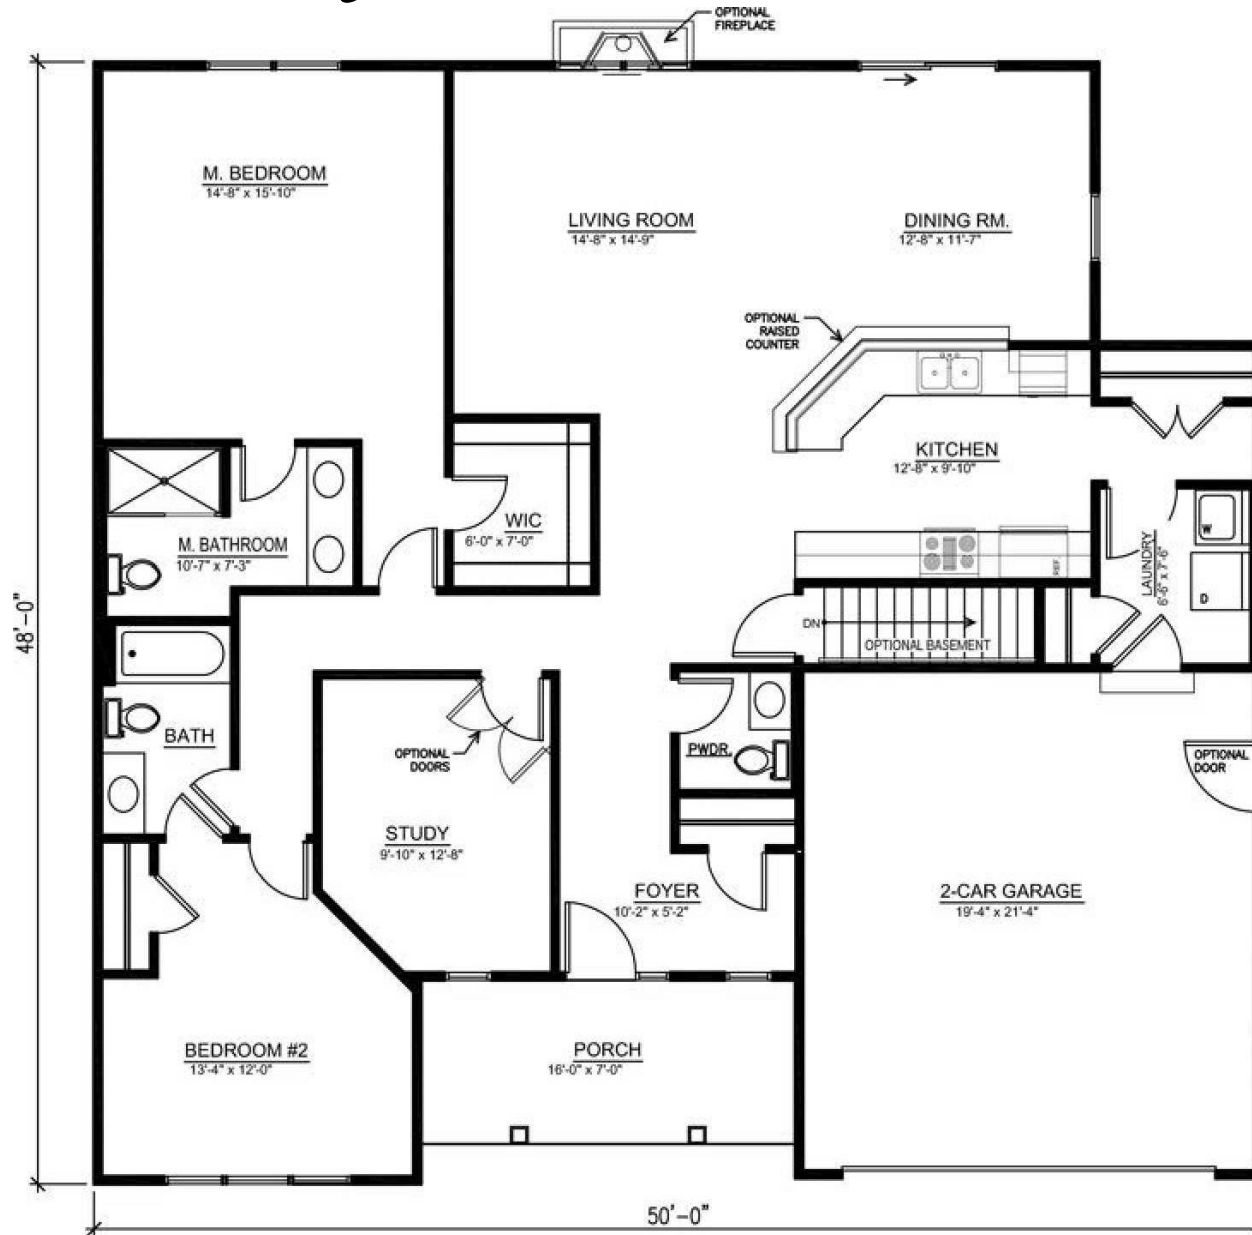

Vineyards of Vermilion

ROSE

Living: 1745

PRETE
BUILDERS, INC.
www.pretebuilders.com