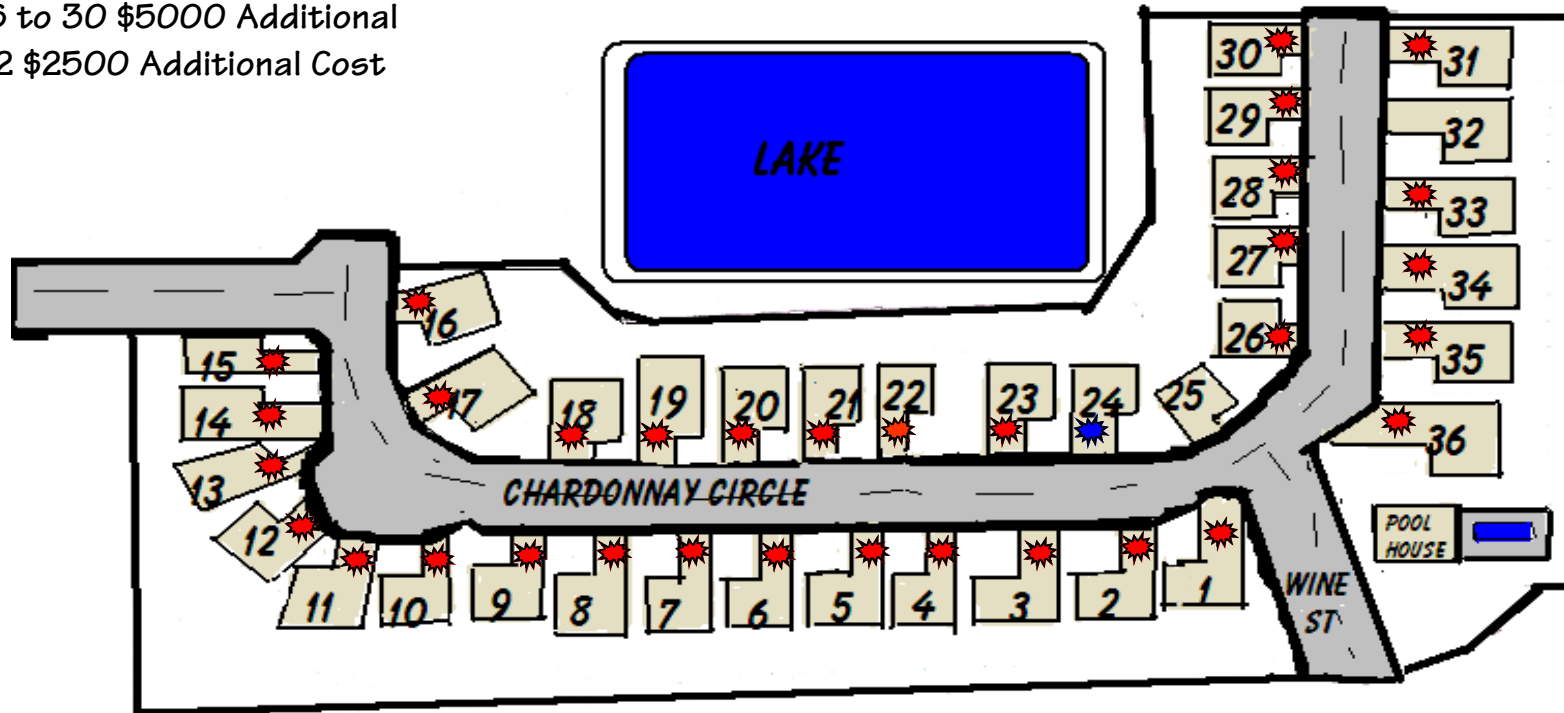

Vineyards of Vermilion

Available lots

Lot 1 to 11 No Additional Cost
 Lot 15 No Additional Cost
 Lot 16 to 30 \$5000 Additional
 Lot 32 \$2500 Additional Cost

 = In Contract or Sold  = Model For Sale  = Contingent