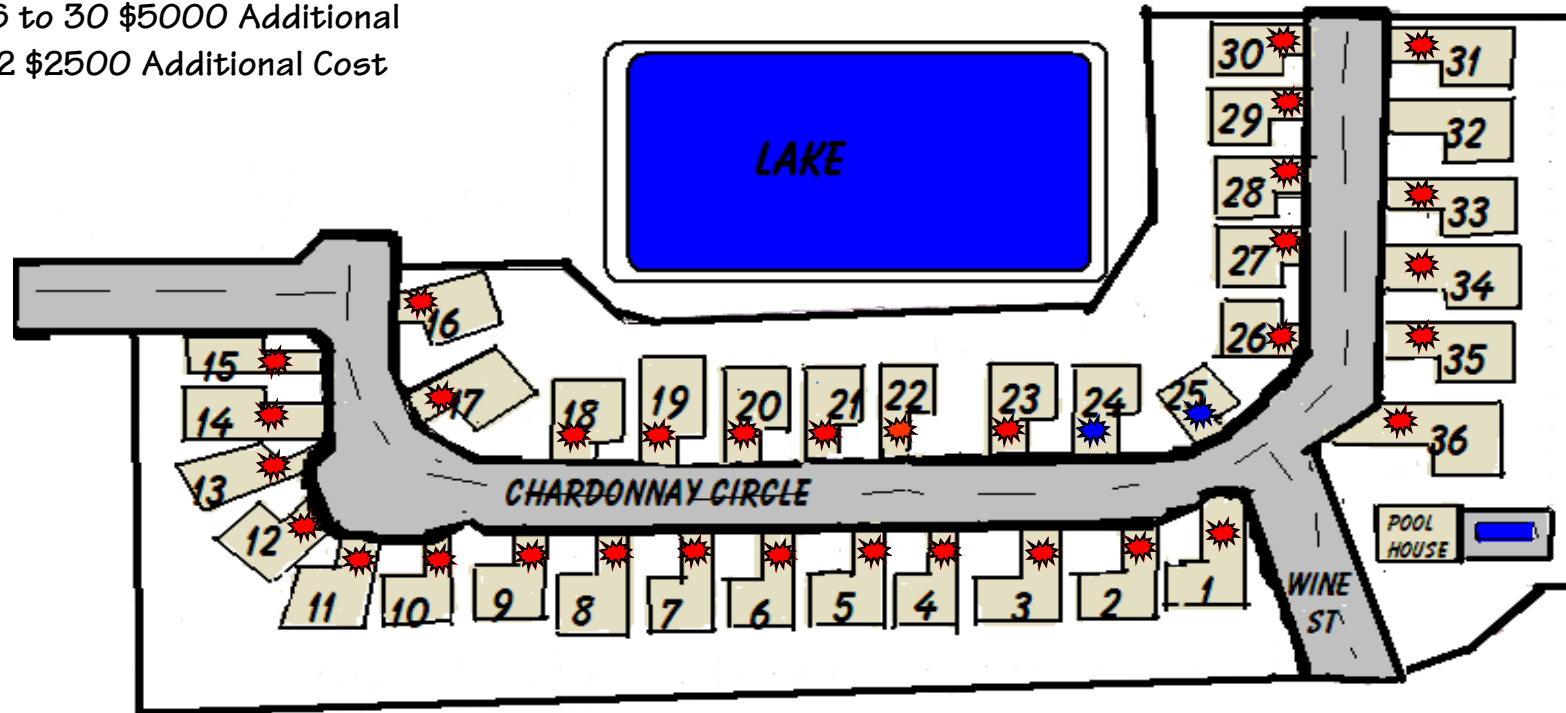

Vineyards of Vermilion

Available lots

Lot 1 to 11 No Additional Cost
 Lot 15 No Additional Cost
 Lot 16 to 30 \$5000 Additional
 Lot 32 \$2500 Additional Cost

= In Contract or Sold = Model For Sale = Contingent